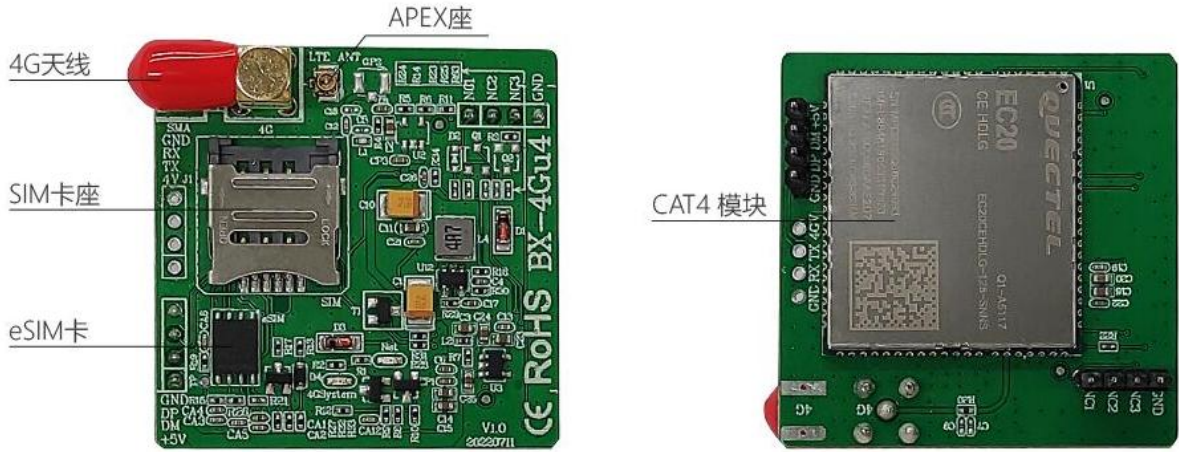

Port

Note: The USB port will be occupied internally If connect with media players, so, users cannot use for external U disk.