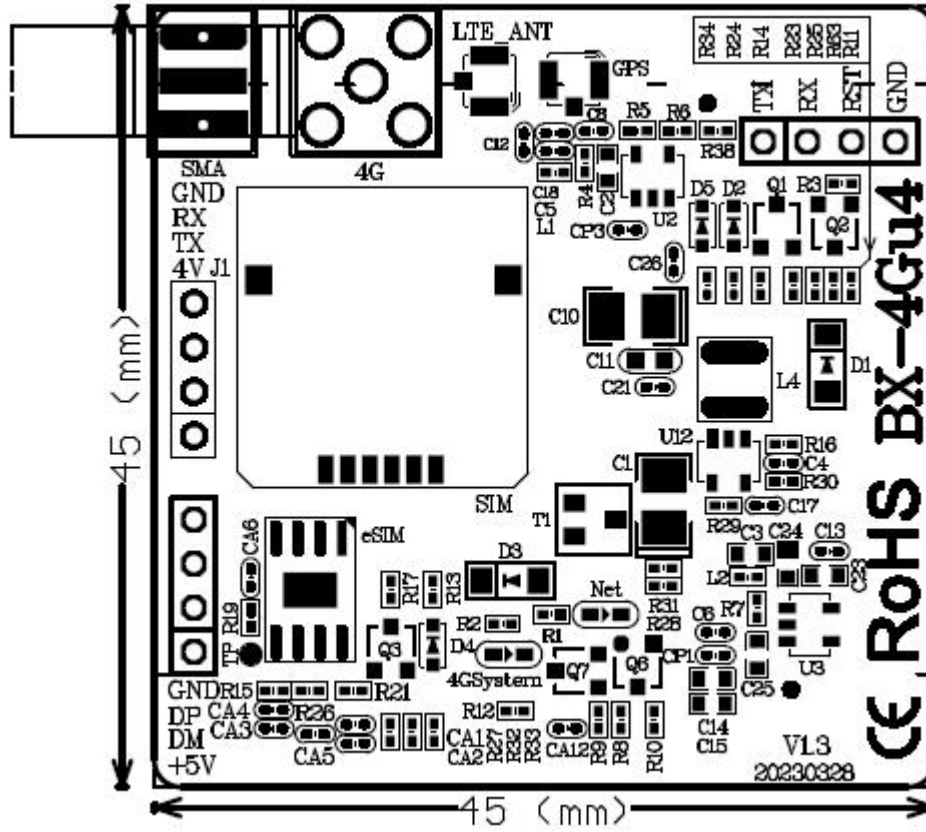

## OVERVIEW

BX-4Gu1 module is a transmitting medium on LTE Cat4 network, it is a industrial communication terminal which is based on mobile GSM platform and LTE data.

BX-4Gu1 module is used with BX-C04/C08/C08A. And it can be used on vehicle mounted LED screen and intelligent lamp-post screen.

### Compatible models:

BX-C04/C08/C08A, BX-C1/C1A, BX-C2

Size